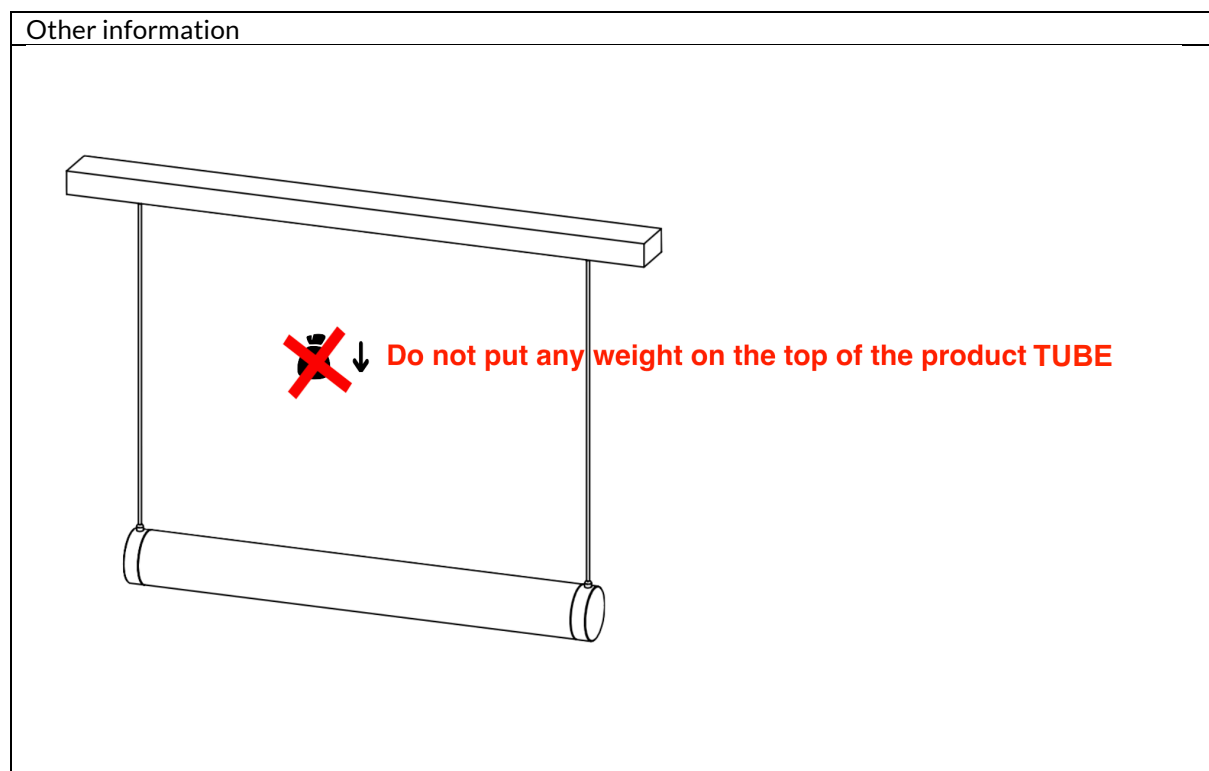

Data sheet TUBE

| Technical information | |
|-----------------------|-------------------------------------------------------------------------------------|
| Power | 30W |
| LED flux * | 2400 lm |
| Power supply | 90-240 V AC |
| Protection class | IP 40 |
| Light class |  |
| Certification | CE/ ETL and UL pending |

| Dimension | |
|-----------|--------------|
| LXWXH | 800X90X90 mm |
| Weight | 4,8 kg |

* Light source can not be replaced